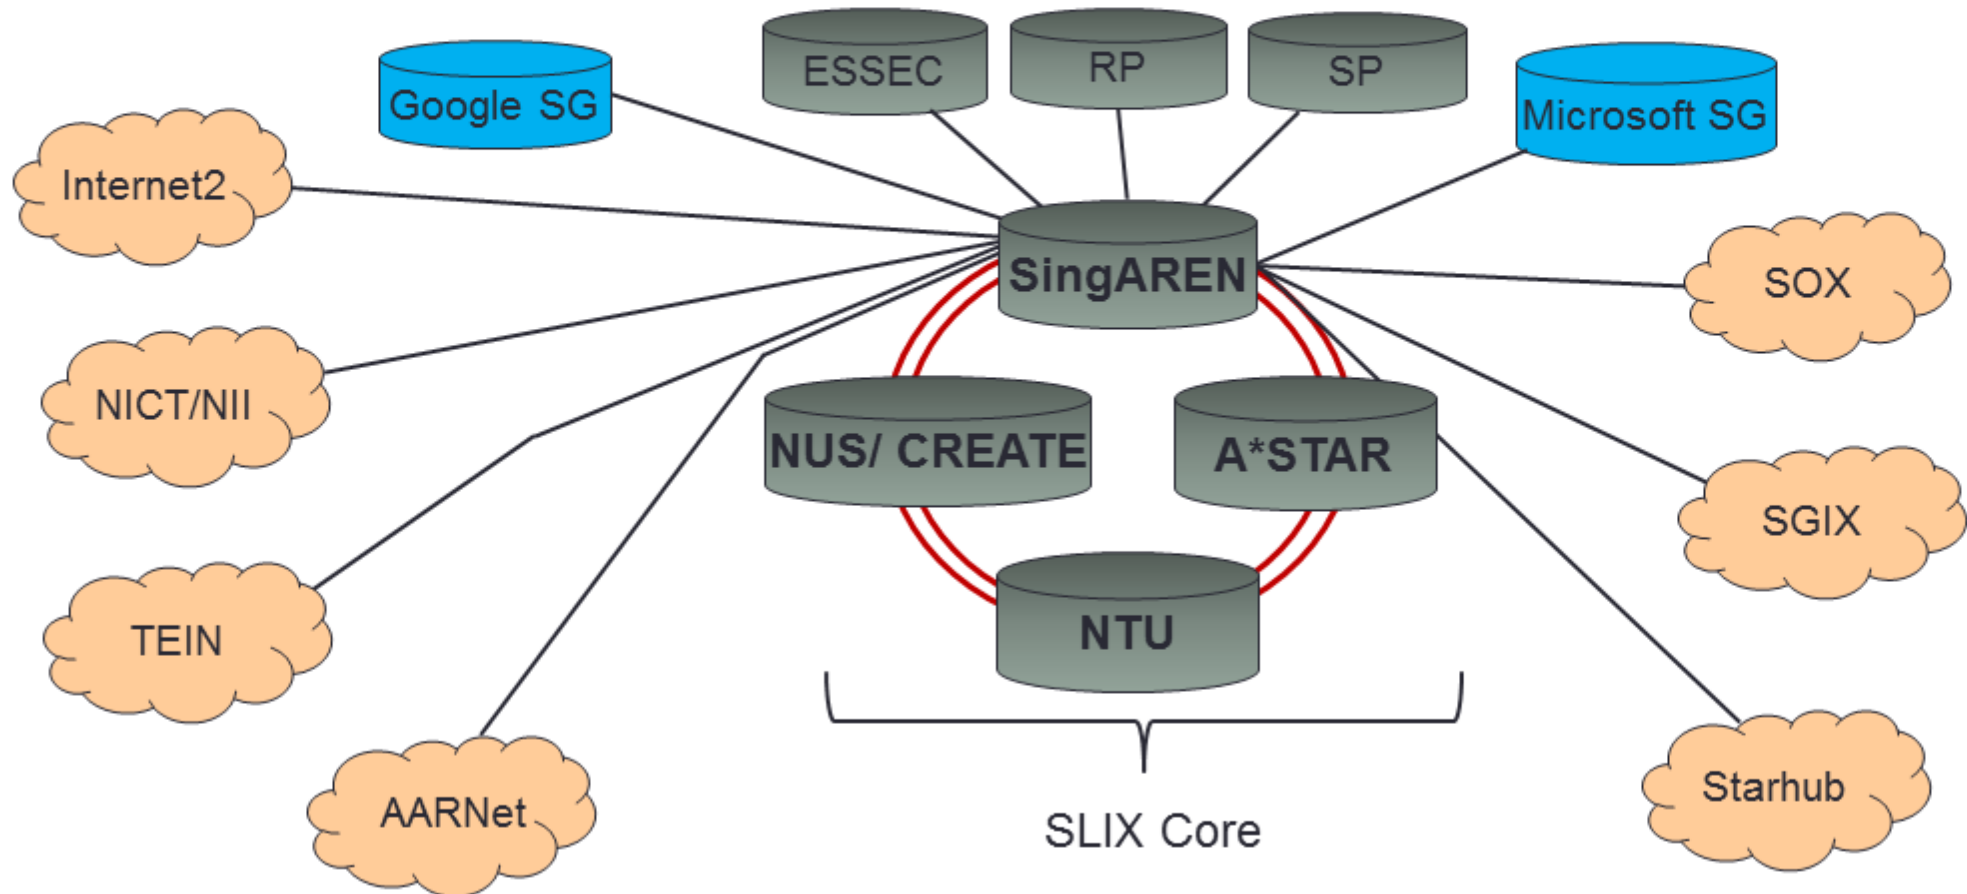

# Network Configuration

## SingAREN-Lightwave Internet Exchange (SLIX)

# SingAREN Services

- Secure roaming access service developed for the international research and education community.
- Institutions that have deployed eduroam:
  - A\*STAR
  - Nanyang Technological University (NTU)
  - National Institute of Education (within NTU campus)
  - National University of Singapore (NUS)
  - Singapore Management University (SMU)
  - Singapore University of Technology and Design (SUTD)

# Upcoming Projects

- Cloud Platform for Database Mirroring
- Collaboration with National Super Computing Centre (NSCC) and international partners to form links for:
  - SG → US
  - SG → EUR
  - SG → JP
- Singapore Access Federation (Currently in pilot stage)